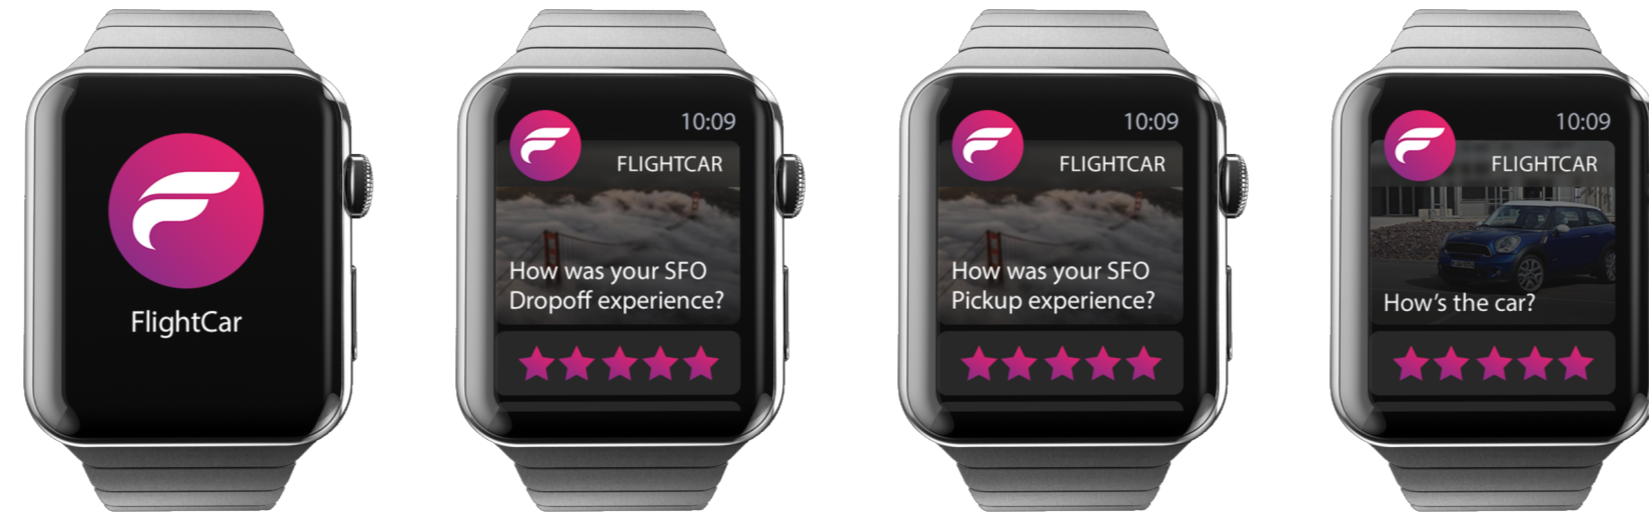

Survey interfaces

Wearables

Wearables can help users to quickly and easily provide survey feedback to let us know how we're doing.

Service Survey (Dropoff or Pickup)

Car Survey

Service + Car Survey