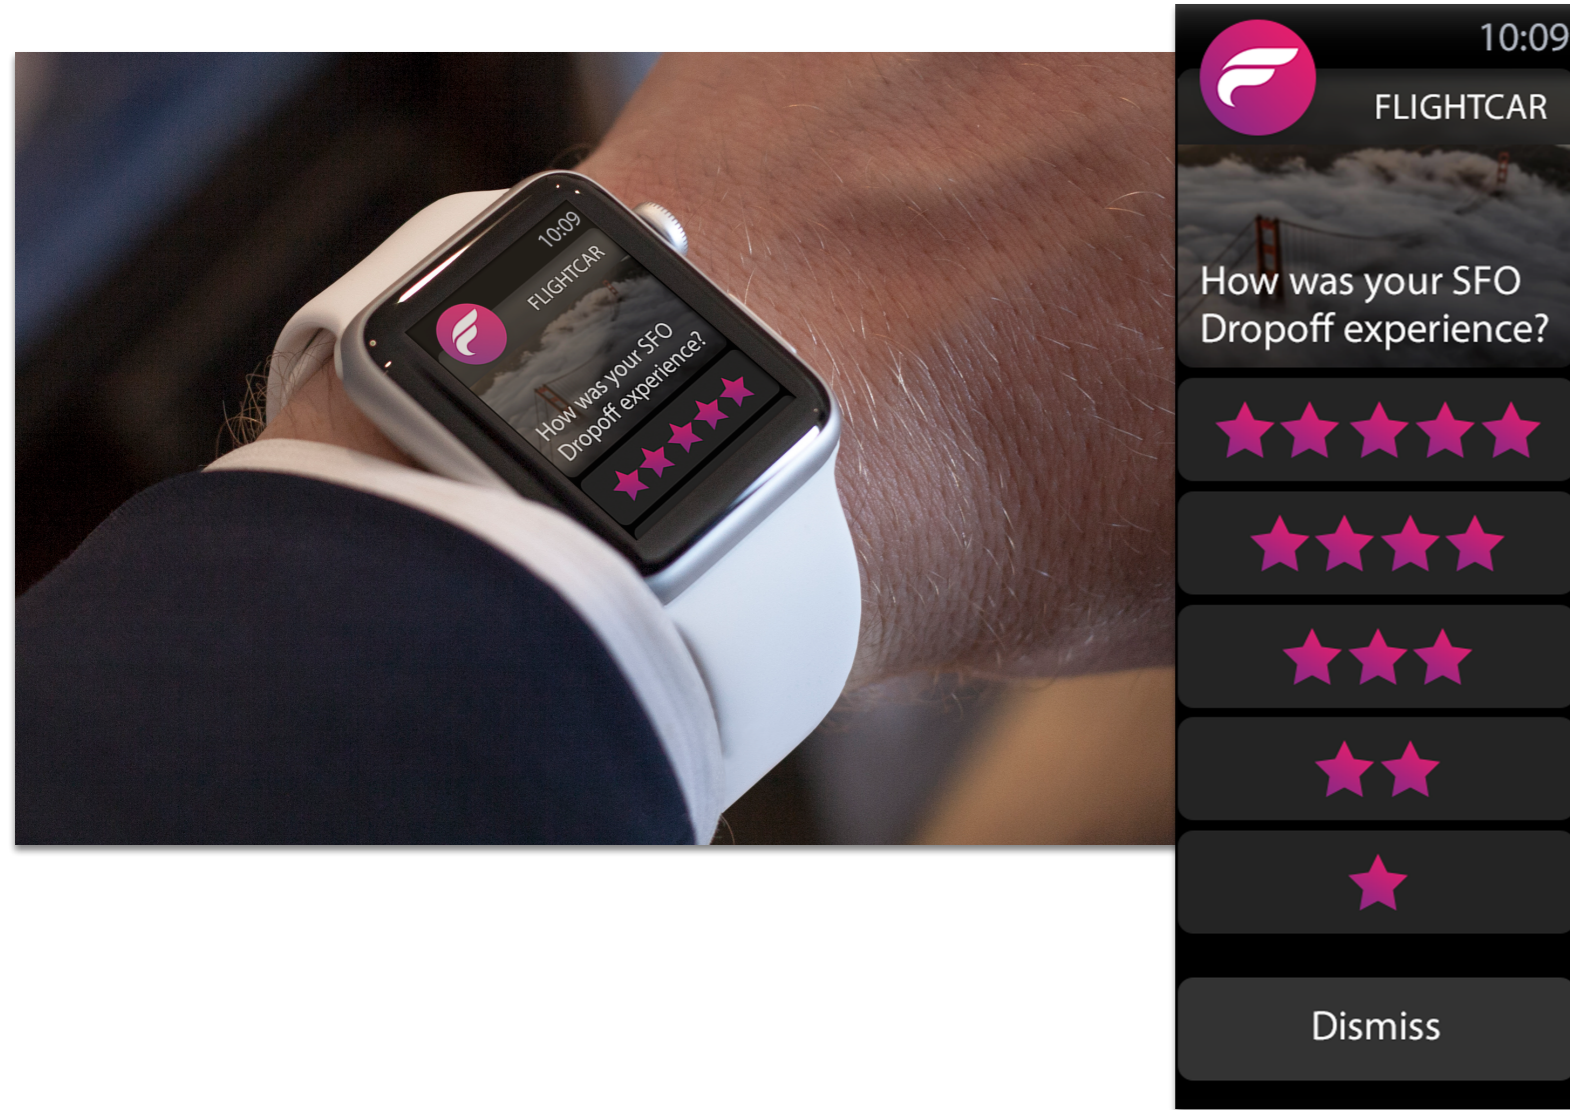

Survey interfaces

Wearables

Wearables can help users to quickly and easily provide survey feedback to let us know how we're doing.

Service Survey (Dropoff or Pickup)

Car Survey

Service + Car Survey