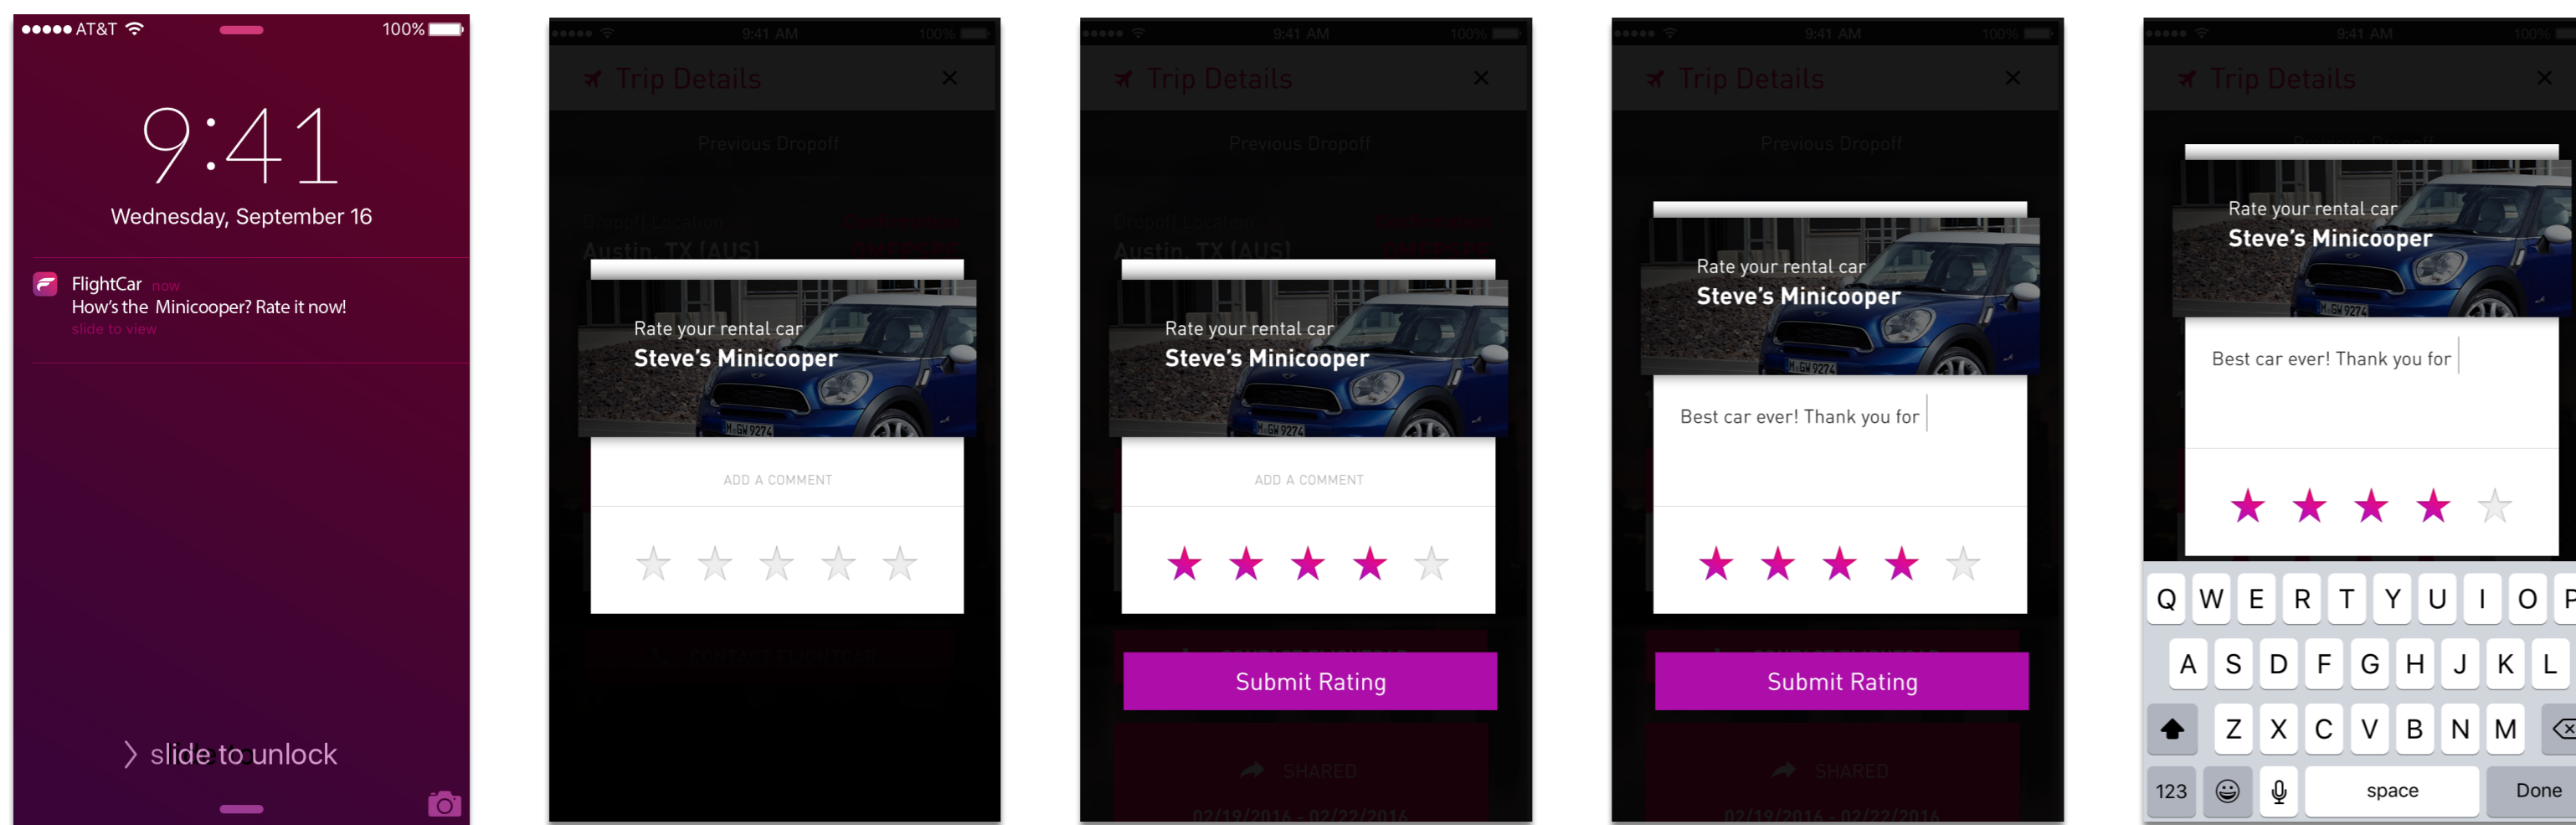

Survey interfaces

Wearables

Wearables can help users to quickly and easily provide survey feedback to let us know how we're doing.

Service Survey (Dropoff or Pickup)

Car Survey

Service + Car Survey