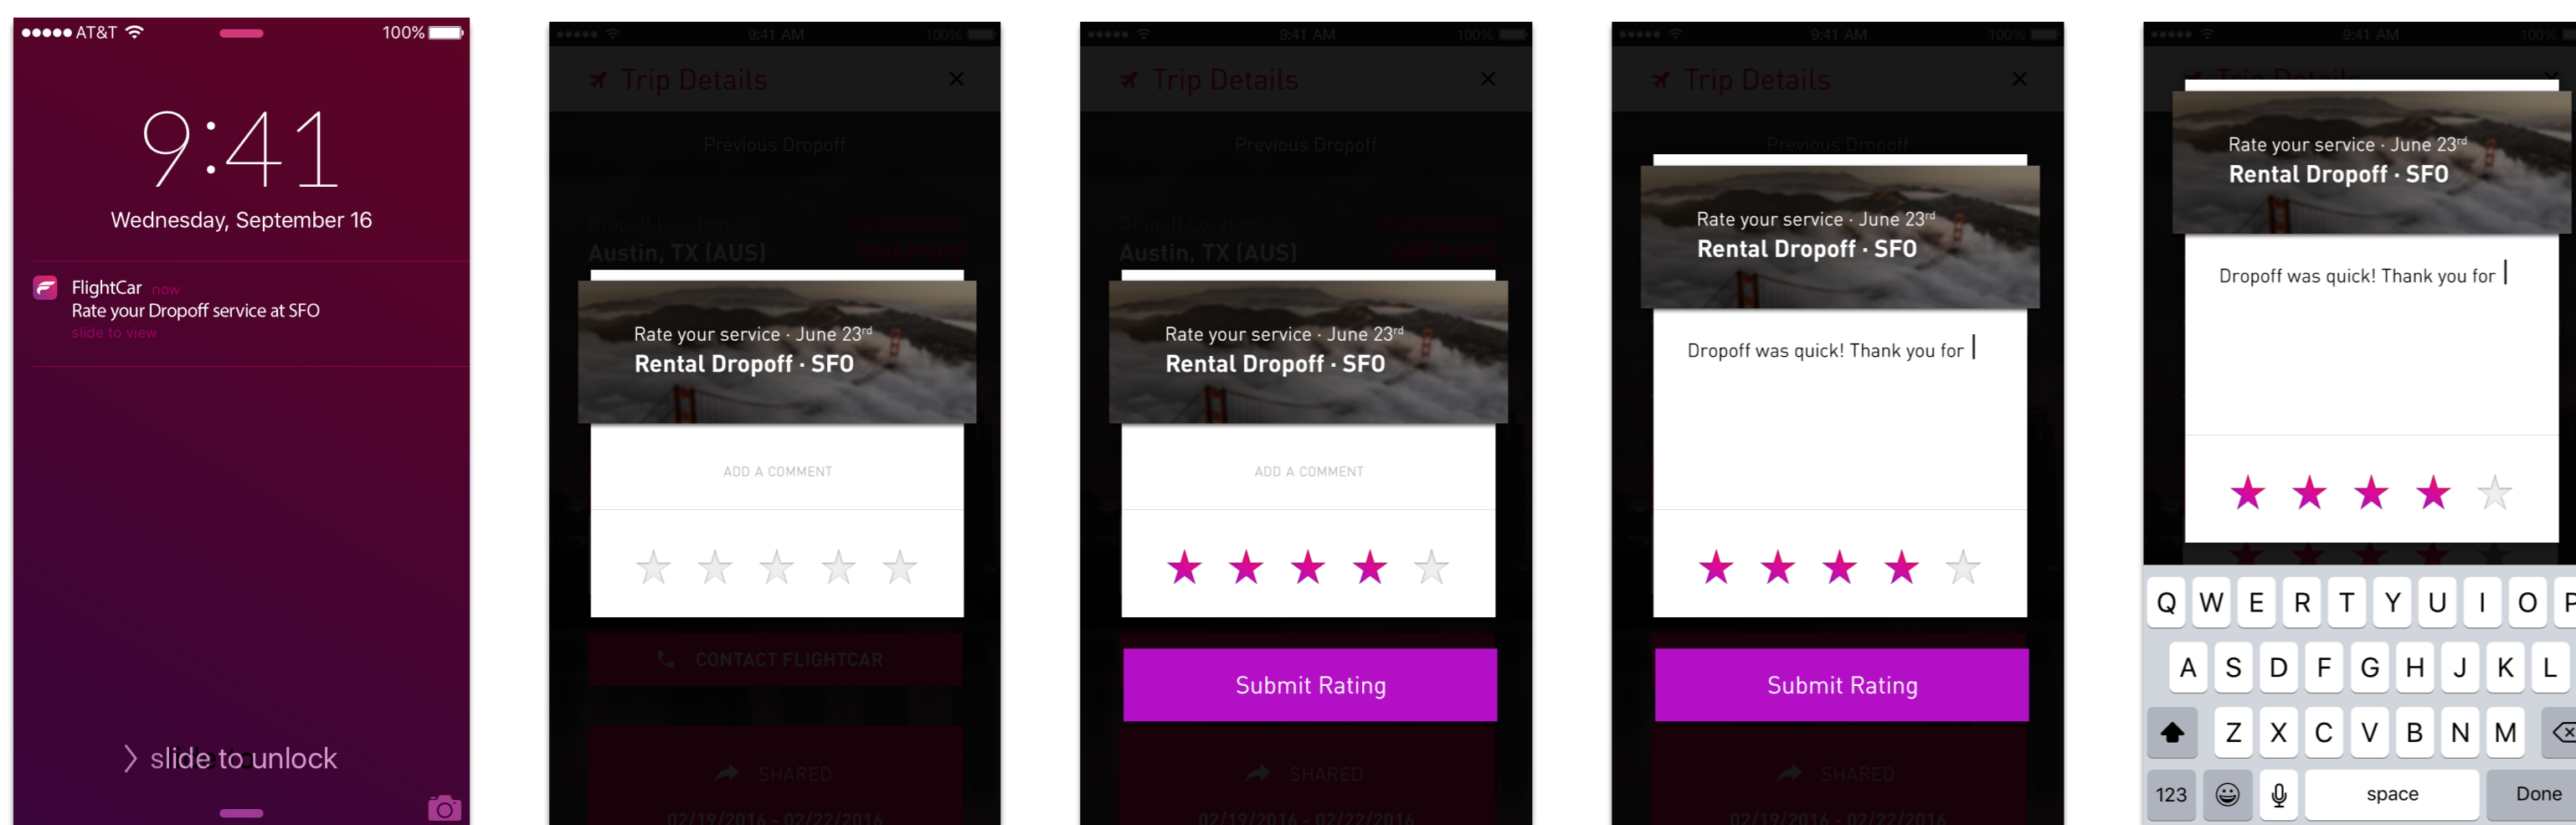

Survey interfaces

Wearables

Wearables can help users to quickly and easily provide survey feedback to let us know how we're doing.

Service Survey (Dropoff or Pickup)

Car Survey

Service + Car Survey